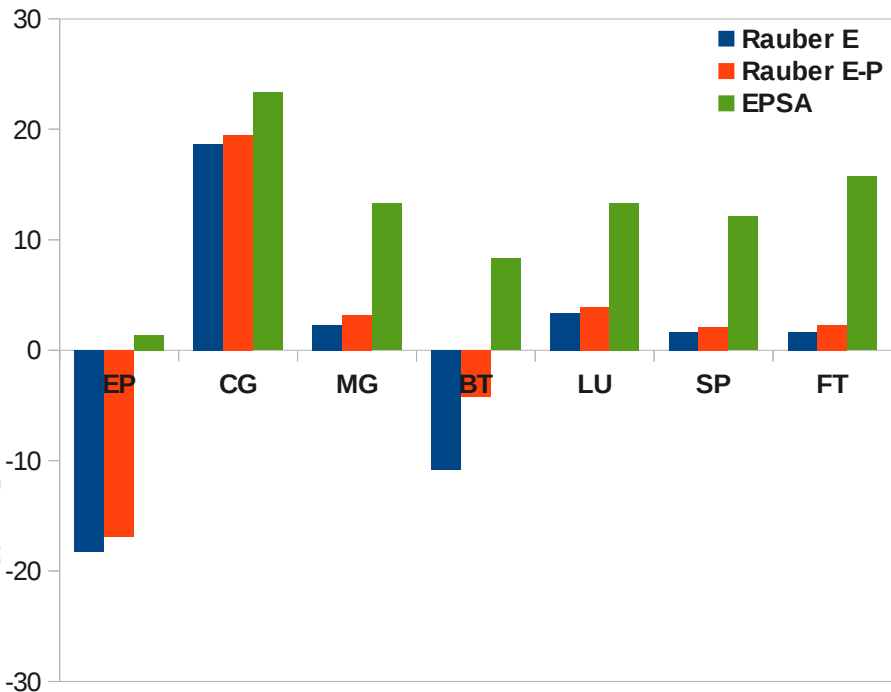

Energy to performance distance

NAS benchmarks class C