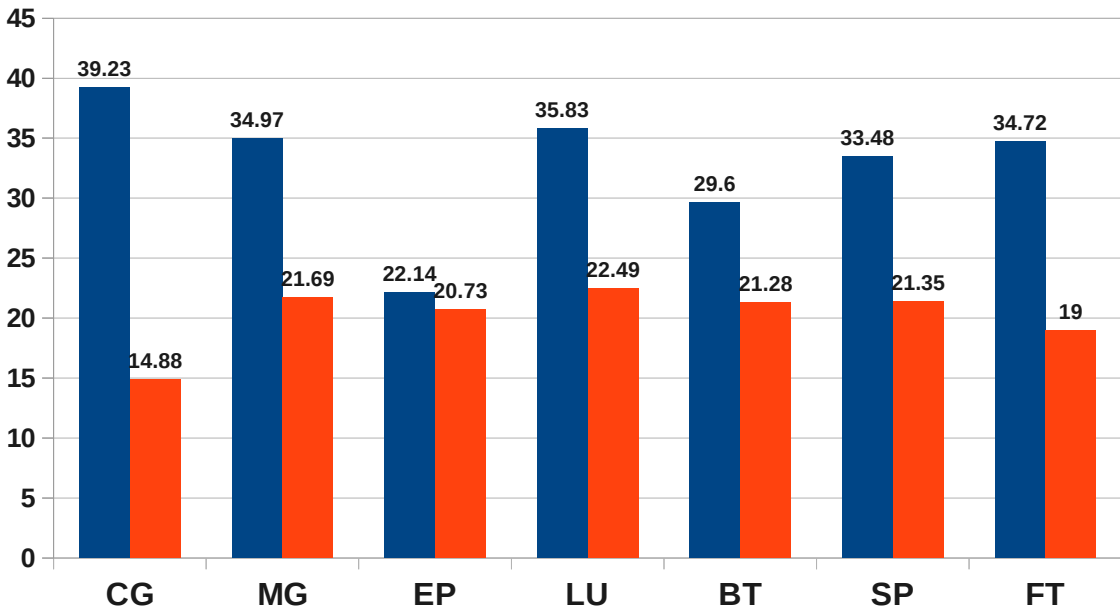

■ Energy Saving % ■ Performance Degradation %

NAS Benchmarks Class C