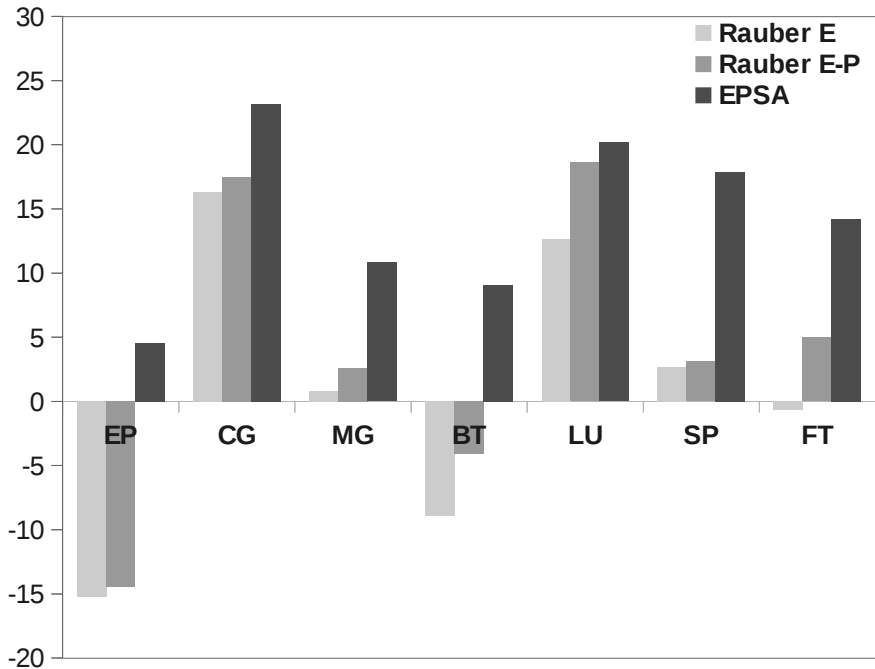

Energy to performance distance

NAS benchmarks class A