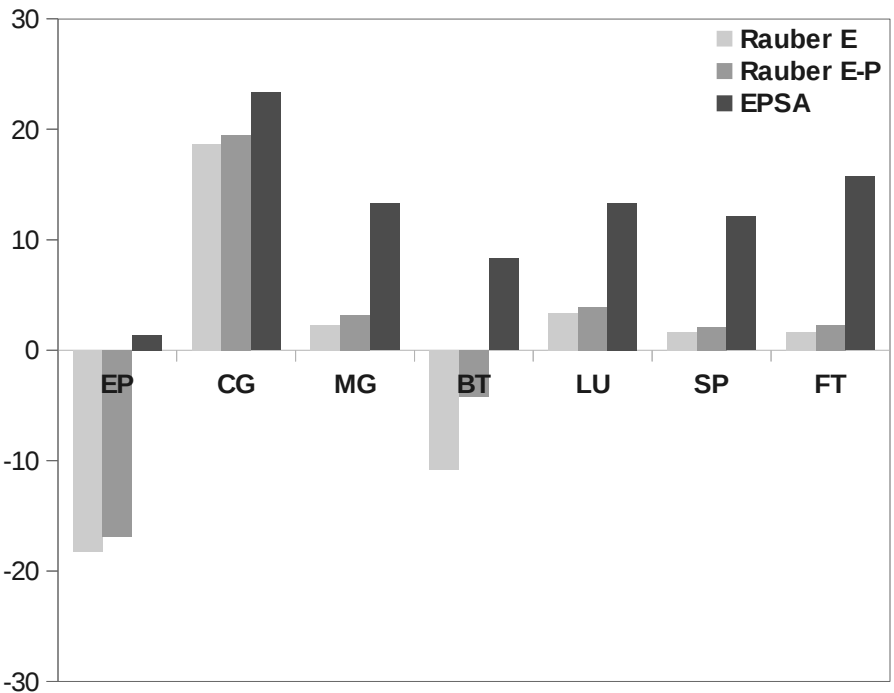

Energy to performance distance

NAS benchmarks class C