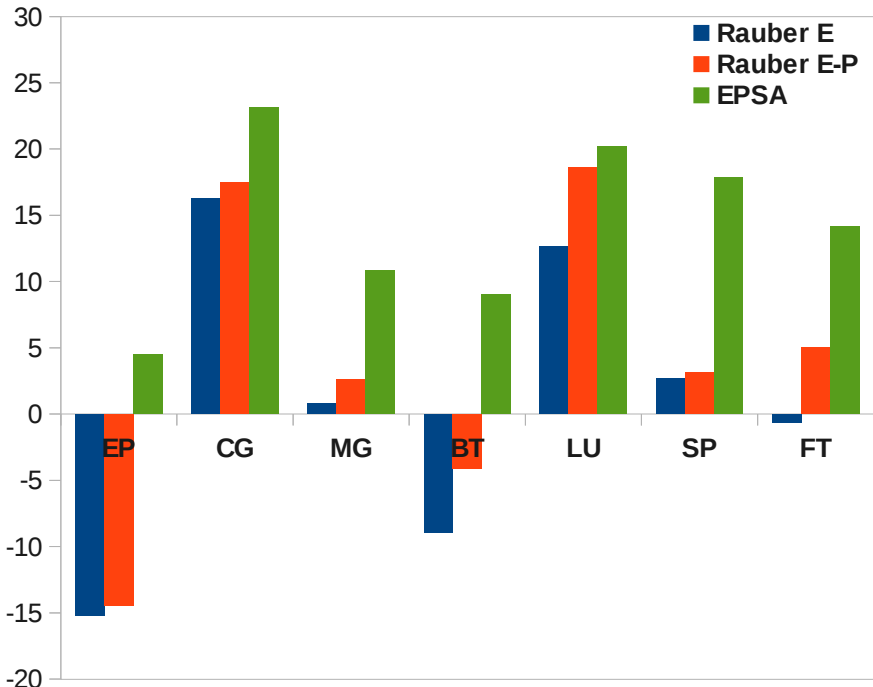

Energy to performance distance

NAS benchmarks class A